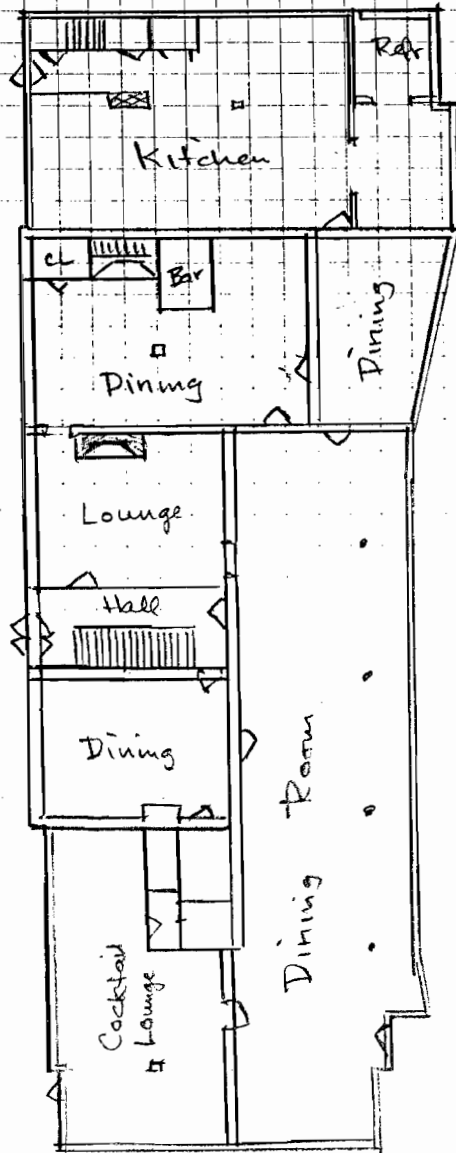

(B6-1809)

Black Bass Hotel, Inc
River Road (Rt 32)
Lumberville, PA

(Scale 1" = 20ft)

Bsmt Floor Plan

(B6-1809)

Black Bass Hotel, Inc
River Road (Rt 32)
Lumberville, PA

(Scale 1" = 20ft)

1st Floor Plan

(B6-1809)

Black Bass Hotel, Inc
River Road, Rt 32
Lumberville, PA

(Scale 1" = 20ft)

2nd Floor Plan

(B6-1809)

Black Bass Hotel, Inc
River Road (Rt 32)
Lumberville, PA

(Scale 1" = 20ft)

3rd Floor Plan