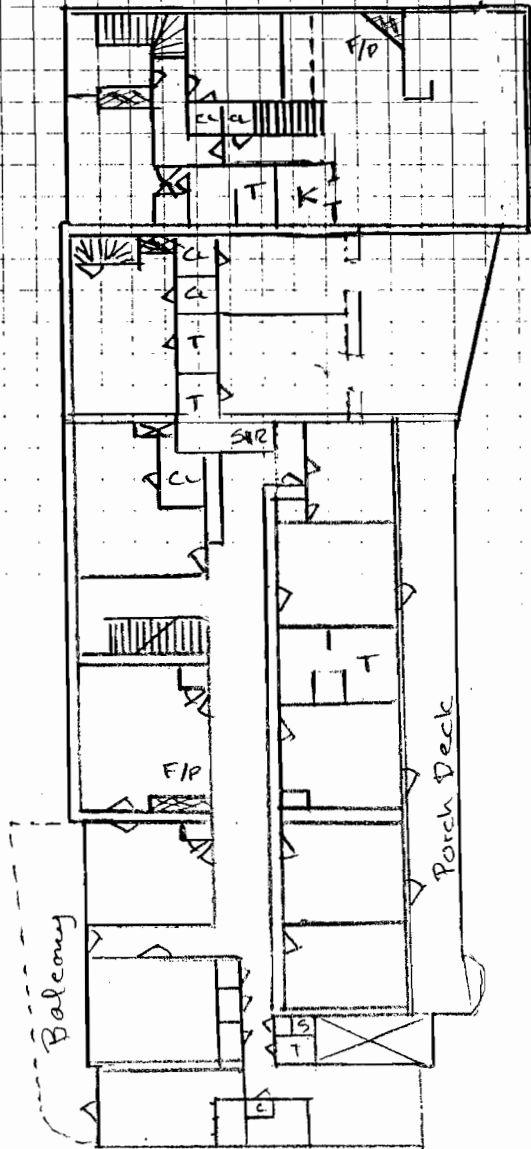

(B6-1809)

Black Bass Hotel, Inc
River Road (Rt 32)
Lumberville, PA

(Scale 1" = 20ft)

Bsmt Floor Plan

(B6-1809)

Black Bass Hotel, Inc
River Road (Rt 32)
Lumberville, PA

(Scale 1" = 20ft)

1st Floor Plan

(B6-1809)

Black Bass Hotel, Inc
River Road, Rt 32
Lumberville, PA

(Scale 1" = 20ft)

2nd Floor Plan

(B6-1809)

Black Bass Hotel, Inc
River Road (Rt 32)
Lumberville, PA

(Scale 1" = 20ft)

3rd Floor Plan