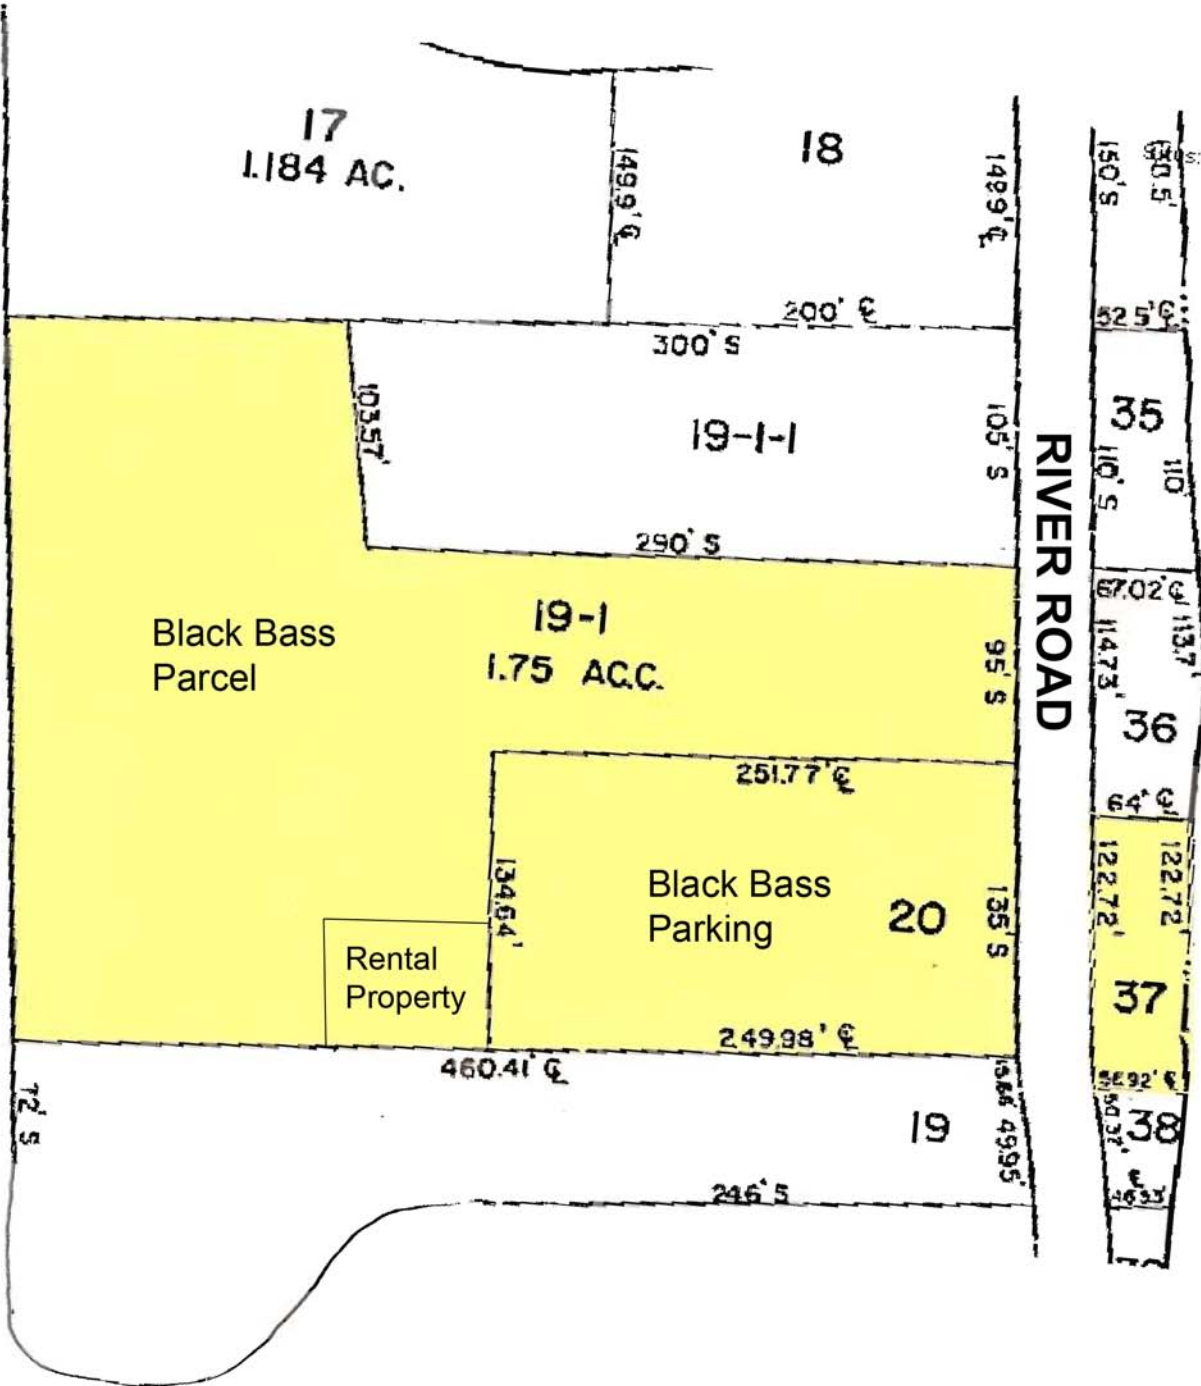

Parcel: 41-005-037
S: RIVER RD., NEW HOPE PA 18938

Black Bass
Restaurant / Inn